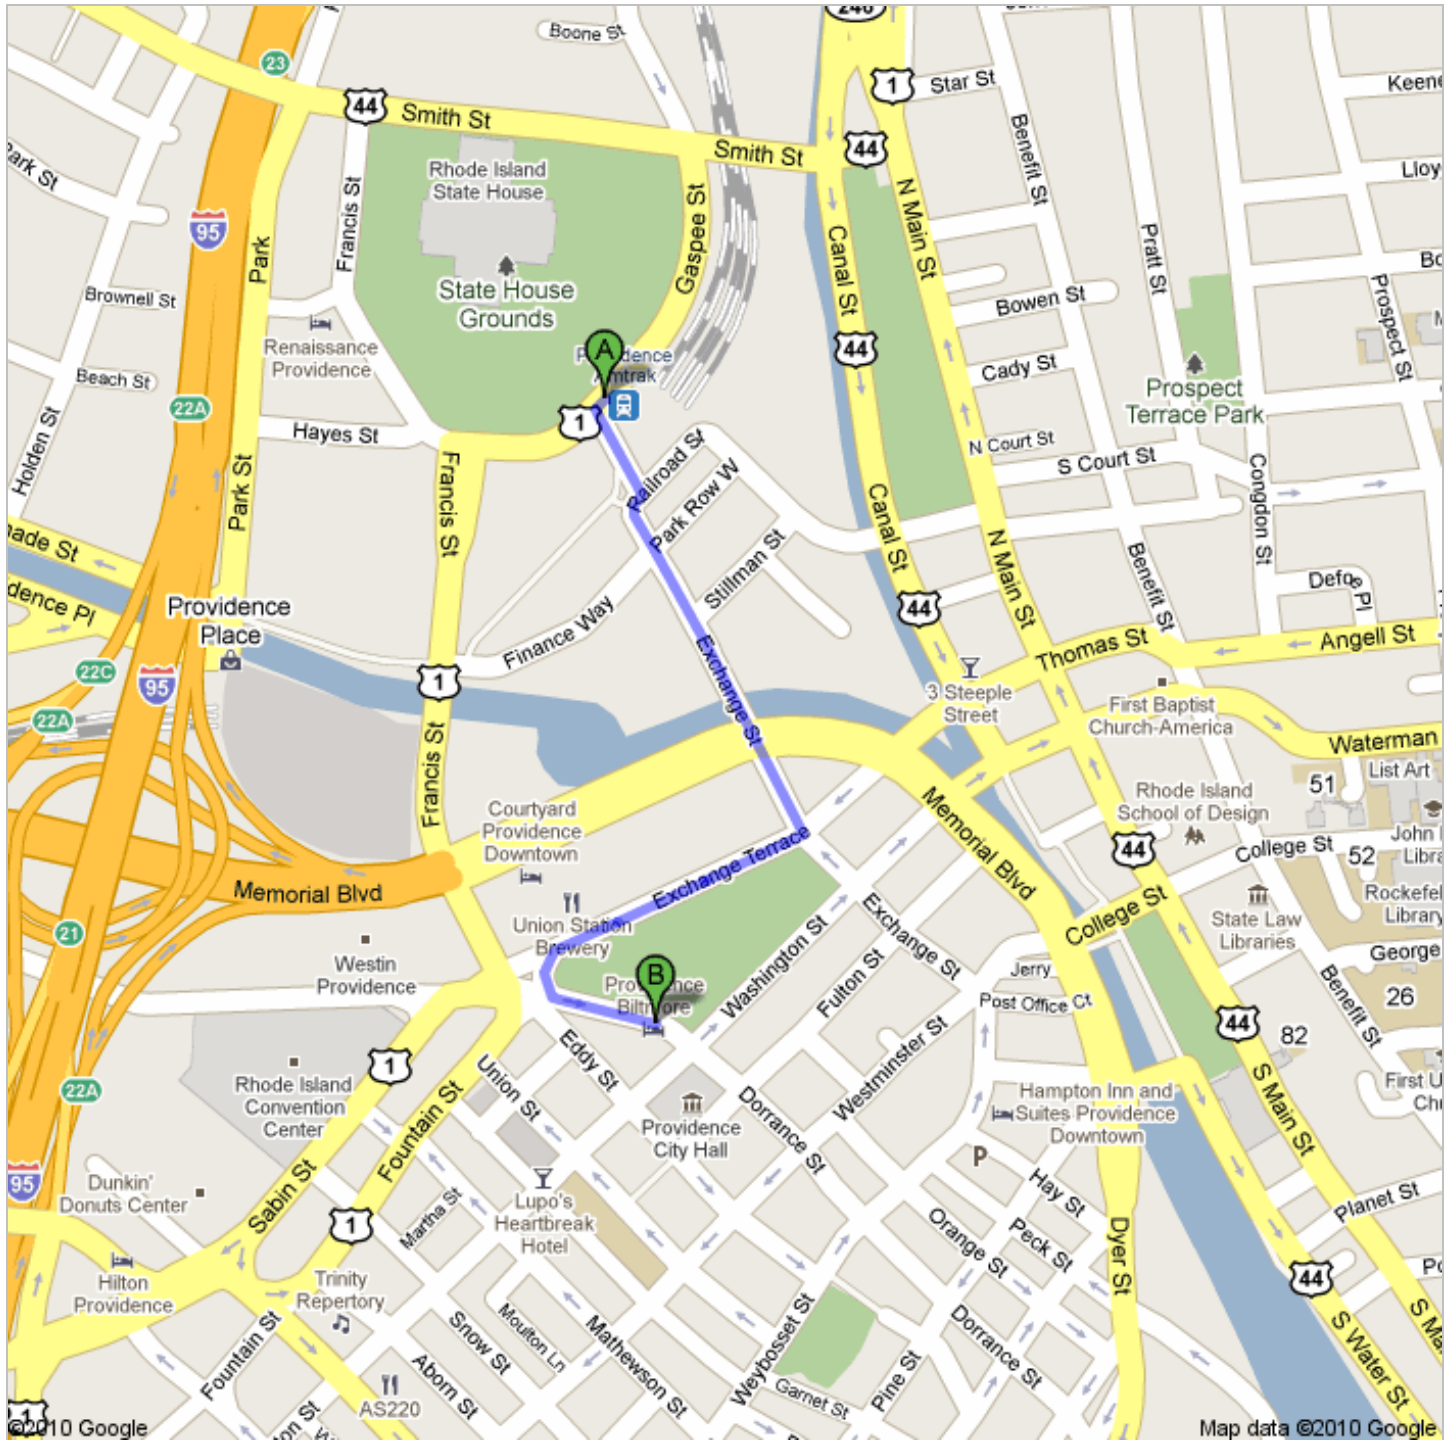

Directions to 11 Dorrance St, Providence, RI 02903

0.5 mi – about 10 mins

Amtrak station to Providence Biltmore Hotel

Walking directions are in beta.

Use caution – This route may be missing sidewalks or pedestrian paths.

A 100 Gaspee St, Providence, RI 02903

- 1. Head **southwest** on **Gaspee St** go 39 ft
total 39 ft
-  2. Turn **left** toward **Railroad St**
About 1 min go 282 ft
total 322 ft
-  3. Turn **right** at **Railroad St** go 39 ft
total 361 ft
-  4. Turn **left** to stay on **Railroad St** go 141 ft
total 0.1 mi
- 5. Continue onto **Exchange St**
About 4 mins go 0.2 mi
total 0.3 mi
-  6. Turn **right** at **Exchange Terrace**
About 3 mins go 0.1 mi
total 0.4 mi
-  7. Slight **left** at **Dorrance St** go 144 ft
total 0.4 mi
-  8. Turn **left** to stay on **Dorrance St**
Destination will be on the right
About 1 min go 308 ft
total 0.5 mi

B 11 Dorrance St, Providence, RI 02903

These directions are for planning purposes only. You may find that construction projects, traffic, weather, or other events may cause conditions to differ from the map results, and you should plan your route accordingly. You must obey all signs or notices regarding your route.